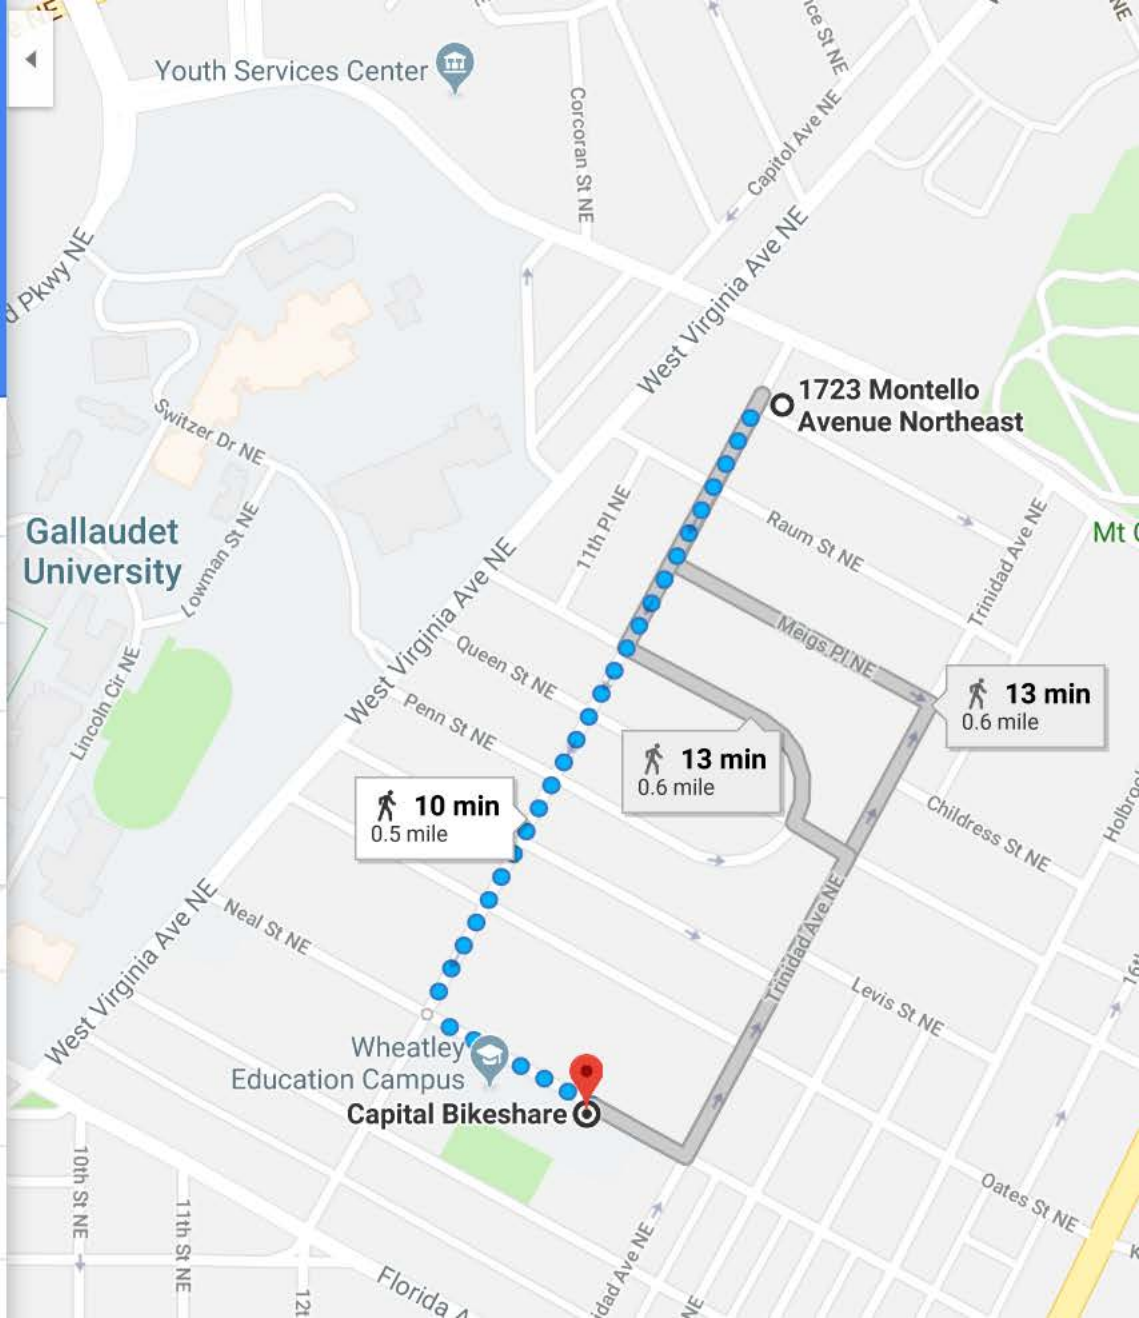

1723 Montello Ave NE, Washington, DC

Montello Ave NE & Simms Pl NE, Washi

Add destination

OPTIONS

Send directions to your phone

via Montello Ave NE 1 min  
16 ft

DETAILS

Mostly flat

1723 Montello Ave NE, Washington, DC

Capital Bikeshare, 1201-, 1299 Nea

Add destination

Did you mean:

- Capital Bikeshare - M & Delaware Ave NE M St NE & Del...
- Capital Bikeshare Lincoln Cir NE, Washington, DC 20002
- Capital Bikeshare 18th St NE, Washington, DC 20018
- 24th & R St NE / National Arboretum R St NE, Washingto...
- Capital Bikeshare 899 5th St NW, Washington, DC 20001

0.6 mile

via Montello Ave NE, Holbrook Terrace NE and Trinidad Ave NE 13 min  
0.6 mile

All routes are mostly flat

1723 Montello Ave NE, Washington, DC  
 H St & 13th St, NE, Washington, DC 20002

Add destination

OPTIONS

Send directions to your phone

- via Montello Ave NE
 

16 min
0.8 mile

[DETAILS](#)
- via Montello Ave NE and 12th St NE
 

17 min
0.8 mile
- via Montello Ave NE and Trinidad Ave NE
 

18 min
0.9 mile

All routes are mostly flat