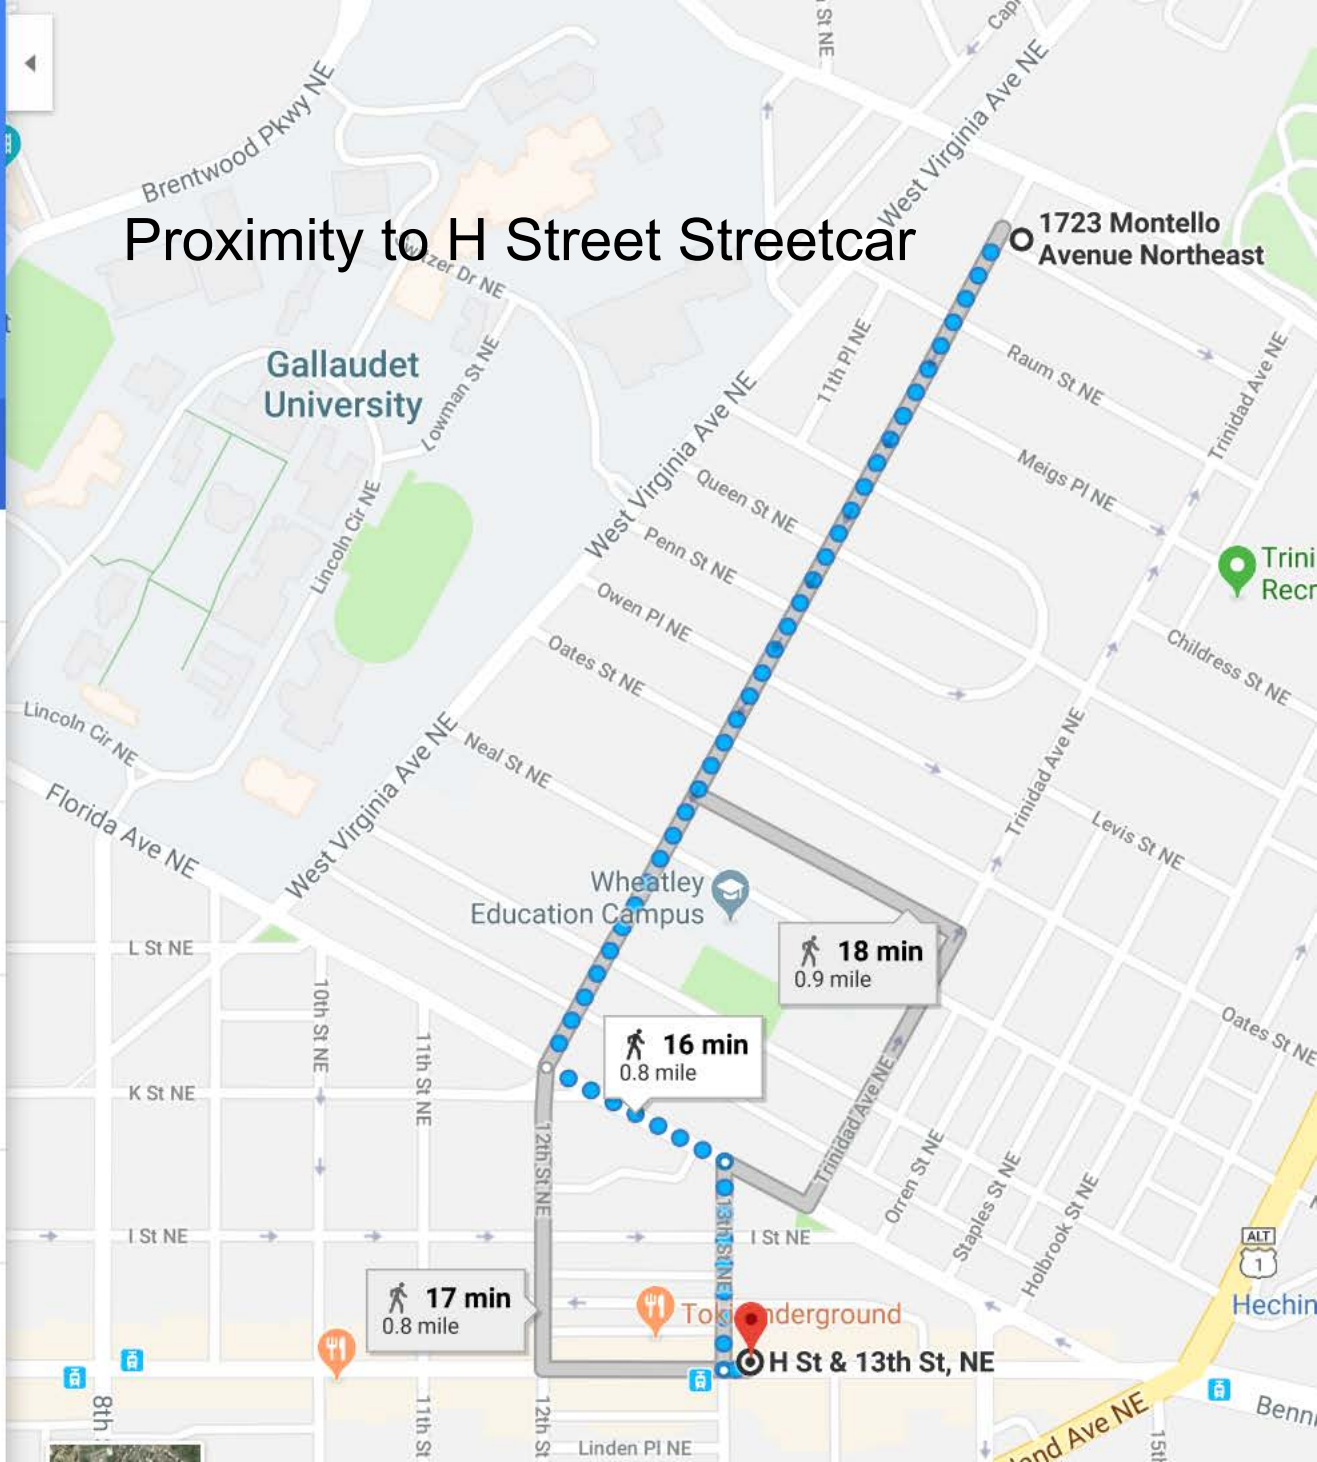

0.6 mile

via Montello Ave NE, Holbrook Terrace NE and Trinidad Ave NE 13 min  
0.6 mile

All routes are mostly flat

1723 Montello Ave NE, Washington, DC  
 H St & 13th St, NE, Washington, DC 20002

Add destination

OPTIONS

Send directions to your phone

- via Montello Ave NE
 

16 min
0.8 mile

[DETAILS](#)
- via Montello Ave NE and 12th St NE
 

17 min
0.8 mile
- via Montello Ave NE and Trinidad Ave NE
 

18 min
0.9 mile

All routes are mostly flat

# Proximity to H Street Streetcar

1723 Montello Ave NE, Washington, DC

Zipcar, 701 14th St NE, Washington, DC

Add destination

OPTIONS

Send directions to your phone

via Montello Ave NE and Florida Ave NE 19 min 0.9 mile

DETAILS

via Montello Ave NE 21 min 1.0 mile

via Montello Ave NE and Oates St NE 21 min 1.1 miles

All routes are mostly flat