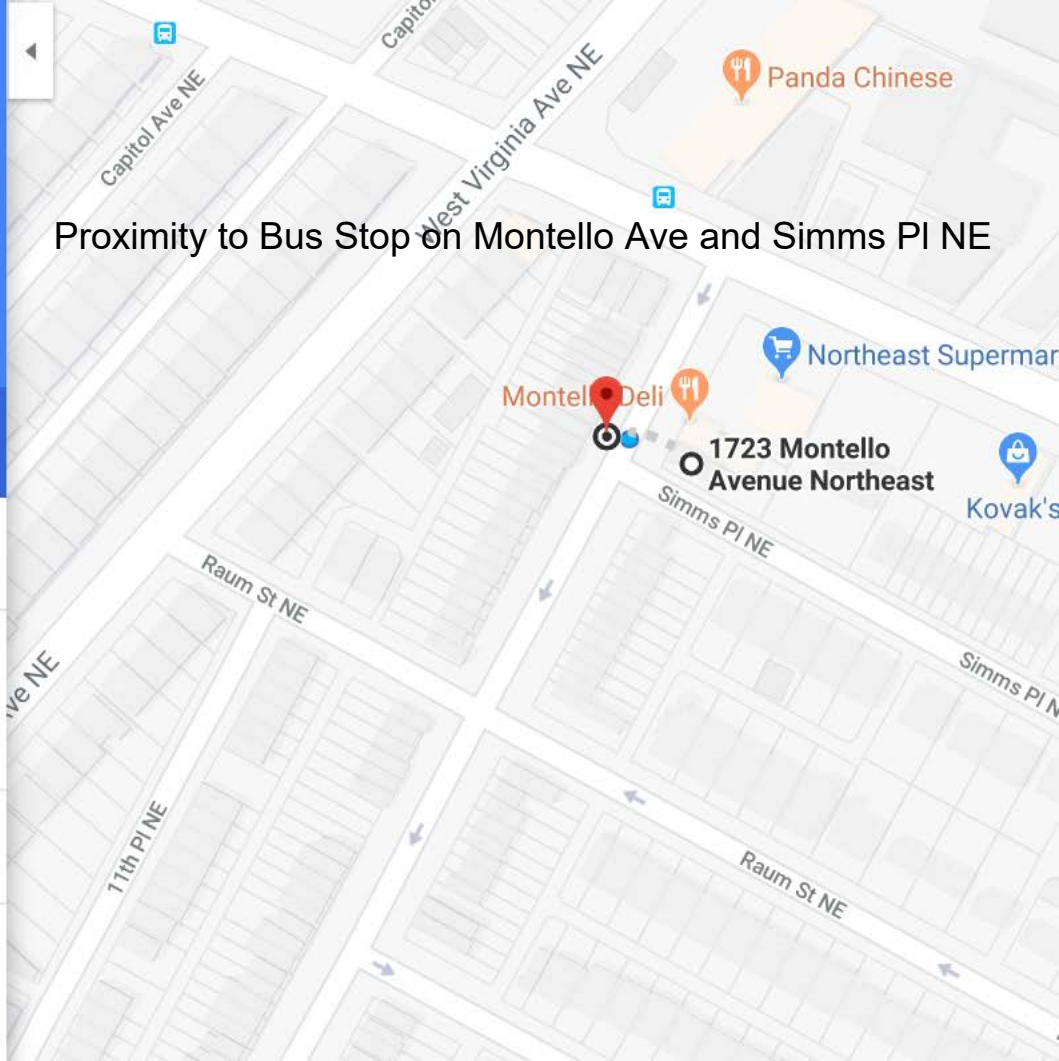

Link Tools

Board of Zoning Adjustment  
District of Columbia  
CASE NO.19982  
EXHIBIT NO.14

Navigation app interface showing route information for walking from 1723 Montello Ave NE, Washington, DC to Montello Ave NE & Simms Pl NE, Washi.

1723 Montello Ave NE, Washington, DC

Montello Ave NE & Simms Pl NE, Washi

Add destination

OPTIONS

Send directions to your phone

via Montello Ave NE 1 min  
16 ft

DETAILS

Mostly flat

1723 Montello Ave NE, Washington, DC

Capital Bikeshare, 1201-, 1299 Nea

Add destination

Did you mean:

- Capital Bikeshare - M & Delaware Ave NE M St NE & Del...
- Capital Bikeshare Lincoln Cir NE, Washington, DC 20002
- Capital Bikeshare 18th St NE, Washington, DC 20018
- 24th & R St NE / National Arboretum R St NE, Washingto...
- Capital Bikeshare 899 5th St NW, Washington, DC 20001

0.6 mile

via Montello Ave NE, Holbrook Terrace NE and Trinidad Ave NE 13 min  
0.6 mile

All routes are mostly flat

1723 Montello Ave NE, Washington, DC  
 H St & 13th St, NE, Washington, DC 20002

Add destination