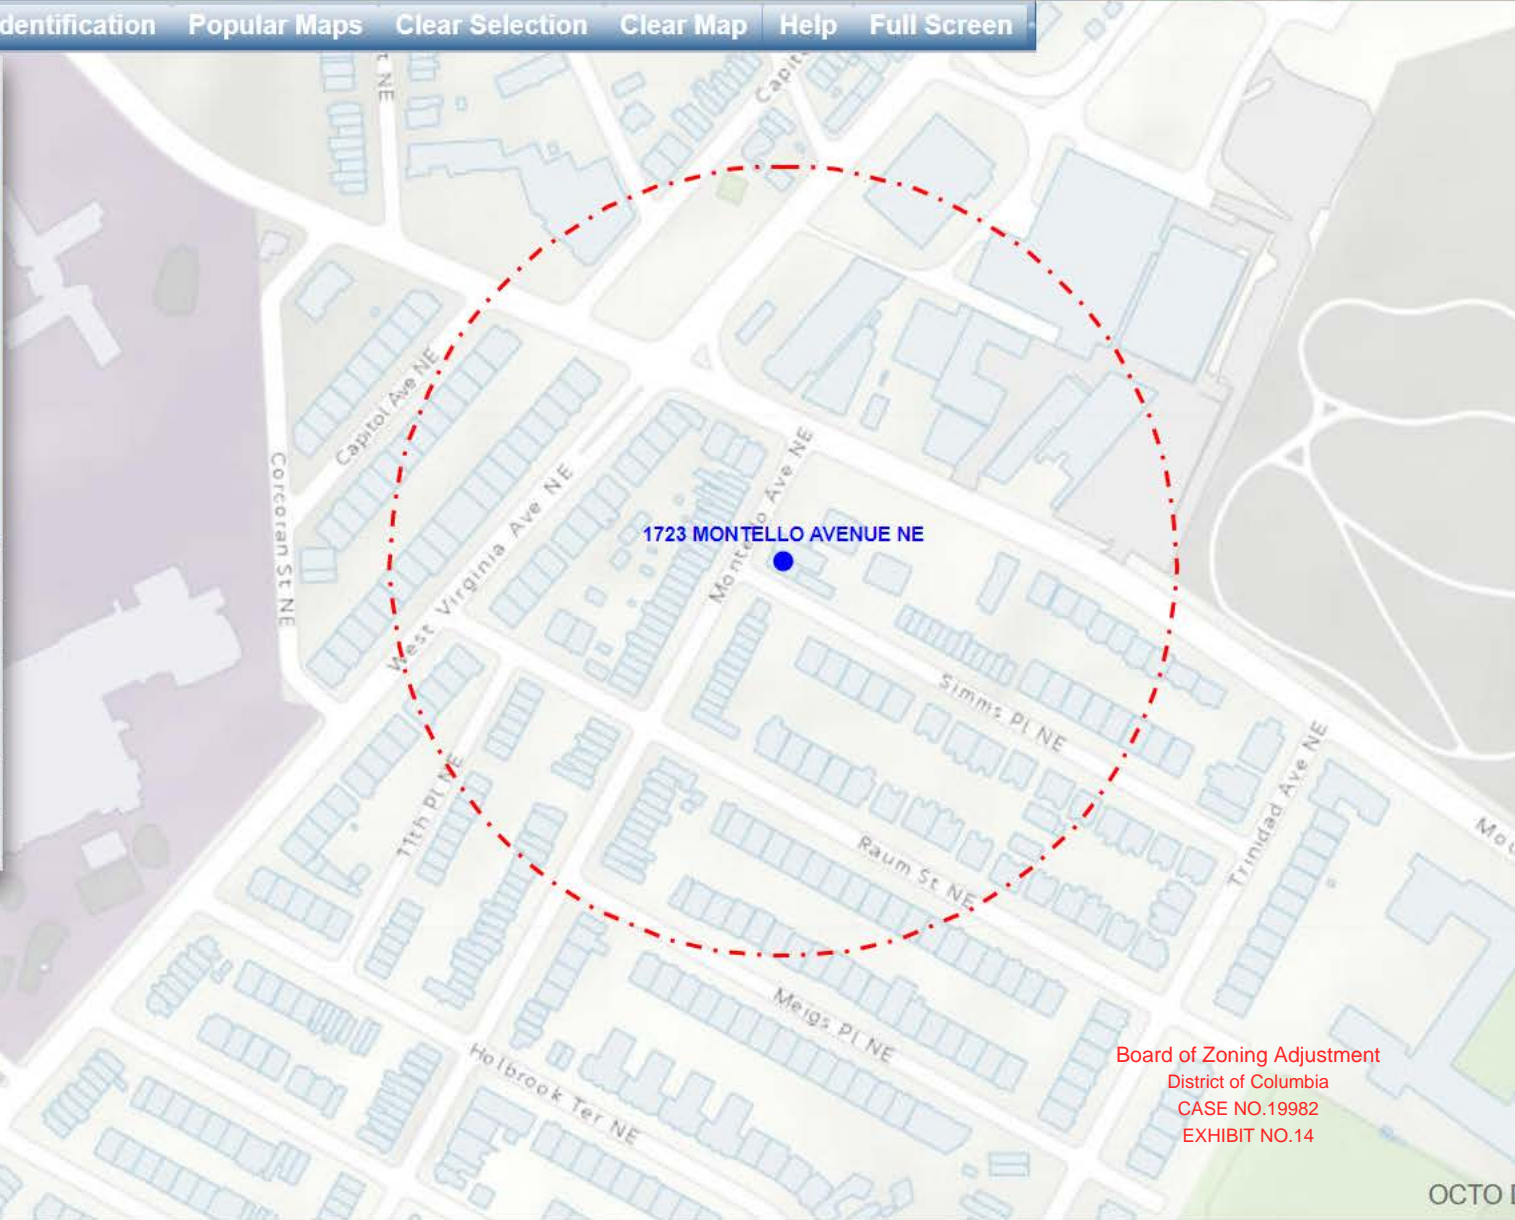

Navigation Layers Property Search Tools Identification Popular Maps Clear Selection Clear Map Help Full Screen

Tools

Buffer by Location

Enter location to view a buffer display:

[About Buffering](#)

1723 MONTELLO AVENUE NE

Example: 441 th St NW

Radius: 600 feet

Buffer

Buffer by Square Suffix Lot (SSL)

Buffer by Point

Measurement Tools

Print Tool

My Maps

Link Tools

Board of Zoning Adjustment  
District of Columbia  
CASE NO.19982  
EXHIBIT NO.14

Navigation app interface showing route information for walking from 1723 Montello Ave NE, Washington, DC to Montello Ave NE & Simms Pl NE, Washi.

DETAILS

via Montello Ave NE 21 min 1.0 mile

via Montello Ave NE and Oates St NE 21 min 1.1 miles

All routes are mostly flat